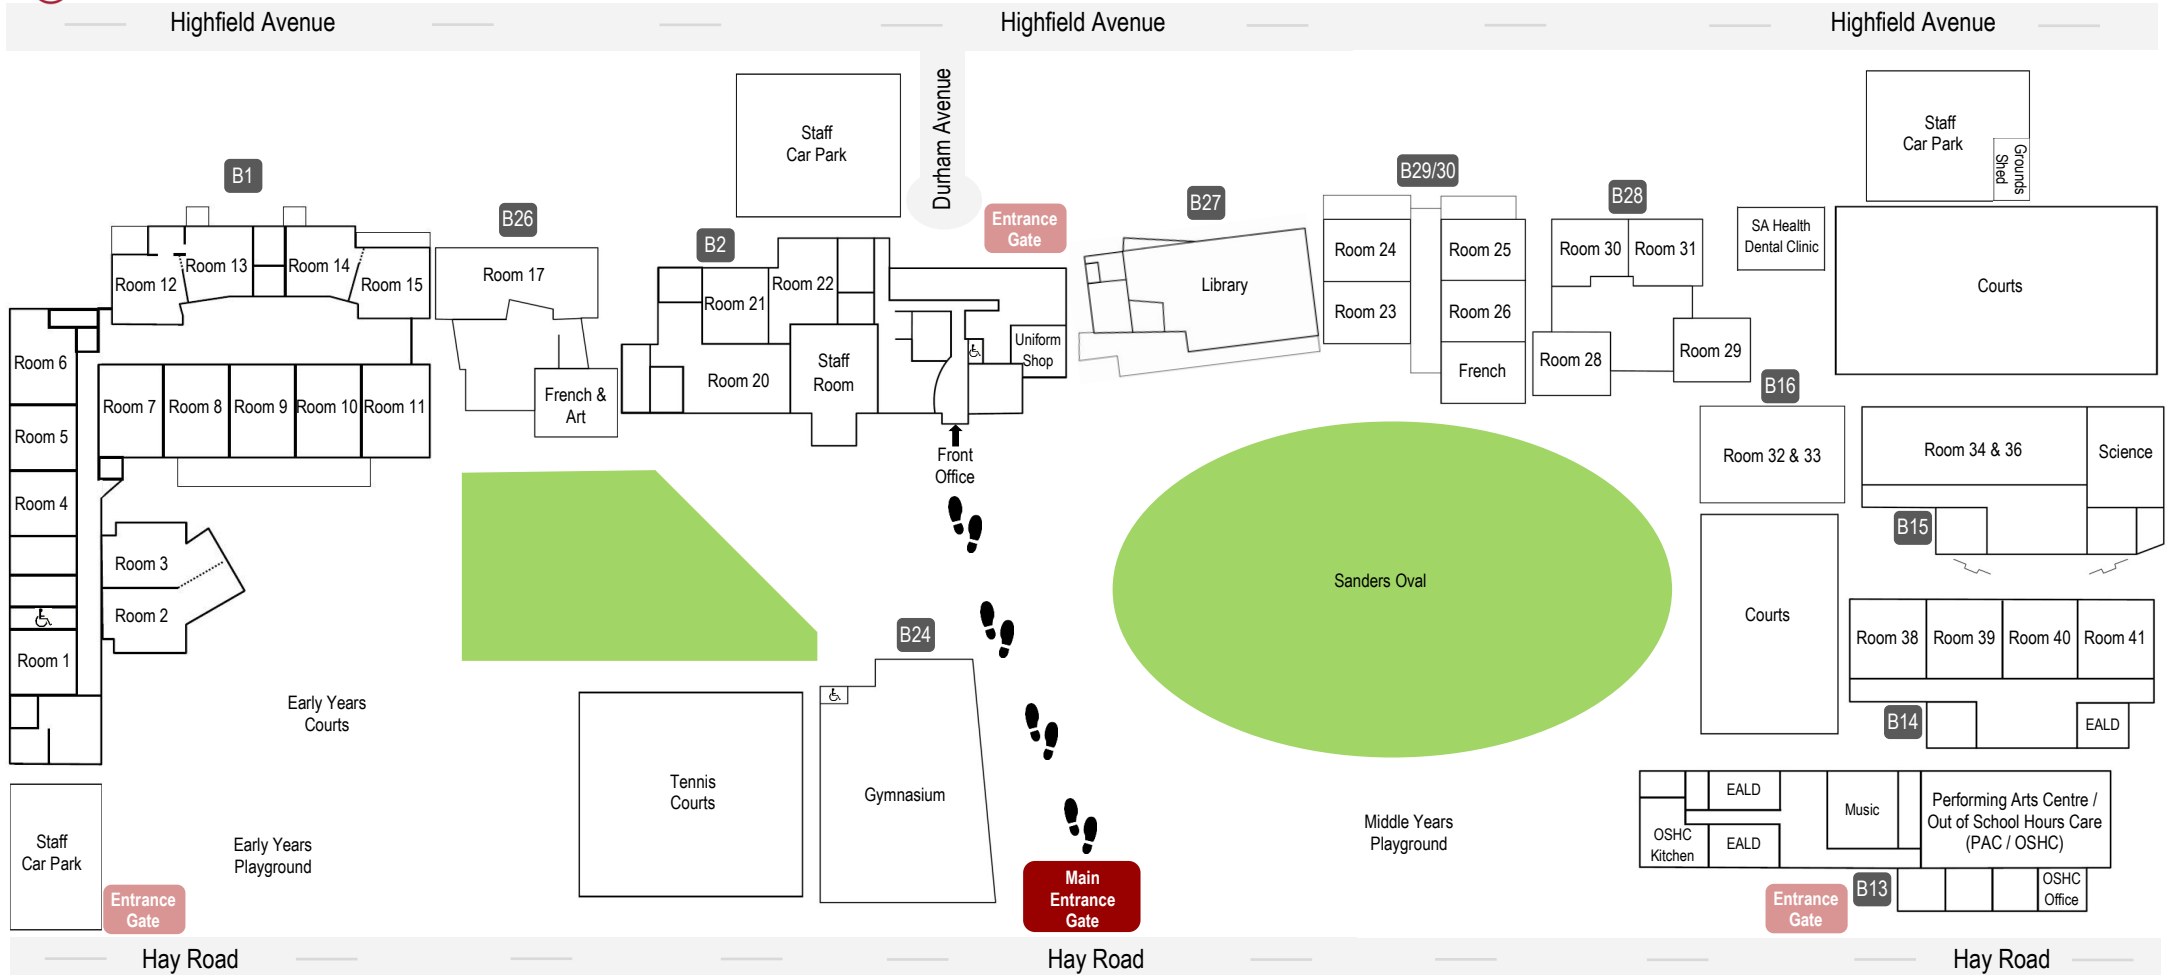

Linden Park Primary School Site Map 2019

Reception		Year 1		Year 2		Year 3		Year 4		Year 5		Year 6		Year 7		Leadership	
Room 9	Annika van Pelt & Chelsea Kisselev	Room 6	Nyomi Young	Room 1	Di Cundell	Room 17	Genevieve Oomens	Room 28	Jacky Tavaner	Room 23	Sheree Wingard	Room 38	Cathy Padfield	Room 32	Julie Edwards & Rob Moss	Principal: Deb O'Neill DP (Inclusion): Heidi Rohrig DP (Curriculum): Nicole Scrivener AP (Operations): David Muldoon Coordinator MY: Julie Edwards Numeracy Coach: Steph Burton Literacy Coach: Alice Probyn	
Room 10	Tracy McEgan & Nicole Marinos	Room 7	Peter Farmer	Room 2	Annie Christie & Alice Probyn	Room 20	Karen Juniper & Petra James	Room 29	Wendy Ogg	Room 24	Kate Low	Room 39	Averil Binetti & Rob Moss	Room 33	Caitlin Miller		
Room 11	Nicole Grant & Abbey Boord	Room 8	Tricia Millan	Room 3	Di Blowes	Room 21	Karen Welk & Alice Probyn	Room 30	Joshua McGuire	Room 25	Kate Easter	Room 40	Kathy Lloyd	Room 34	Darren Stewart		
Room 14	Hilary Lovejoy & Roberta Spreadbury	Room 12	Jane Savis	Room 4	Liz Dawkins	Room 22	Lesley Kong	Room 31	Jocelyn Carter	Room 26	Erin Williamson & David Muldoon	Room 41	Katelyn Link	Room 36	Georgina Zawada & Jane Fuller		
Room 15	Veronica Braithwaite	Room 13	Russ Hanson & Melissa Fenton	Room 5	Tina Farmassonis	French: Alexia Millet Pam McCallum		Music: Alice Combe Vanessa Buttery		PE: Kathy Wall Geoff Mills		Art: Kara Loan FMLD: Karen Wang		Library: Andrea Kipperman Caroline Wilson		EALD: Catherine Myers Voula Contouris Sue Swanson Ingrid Blaschka	