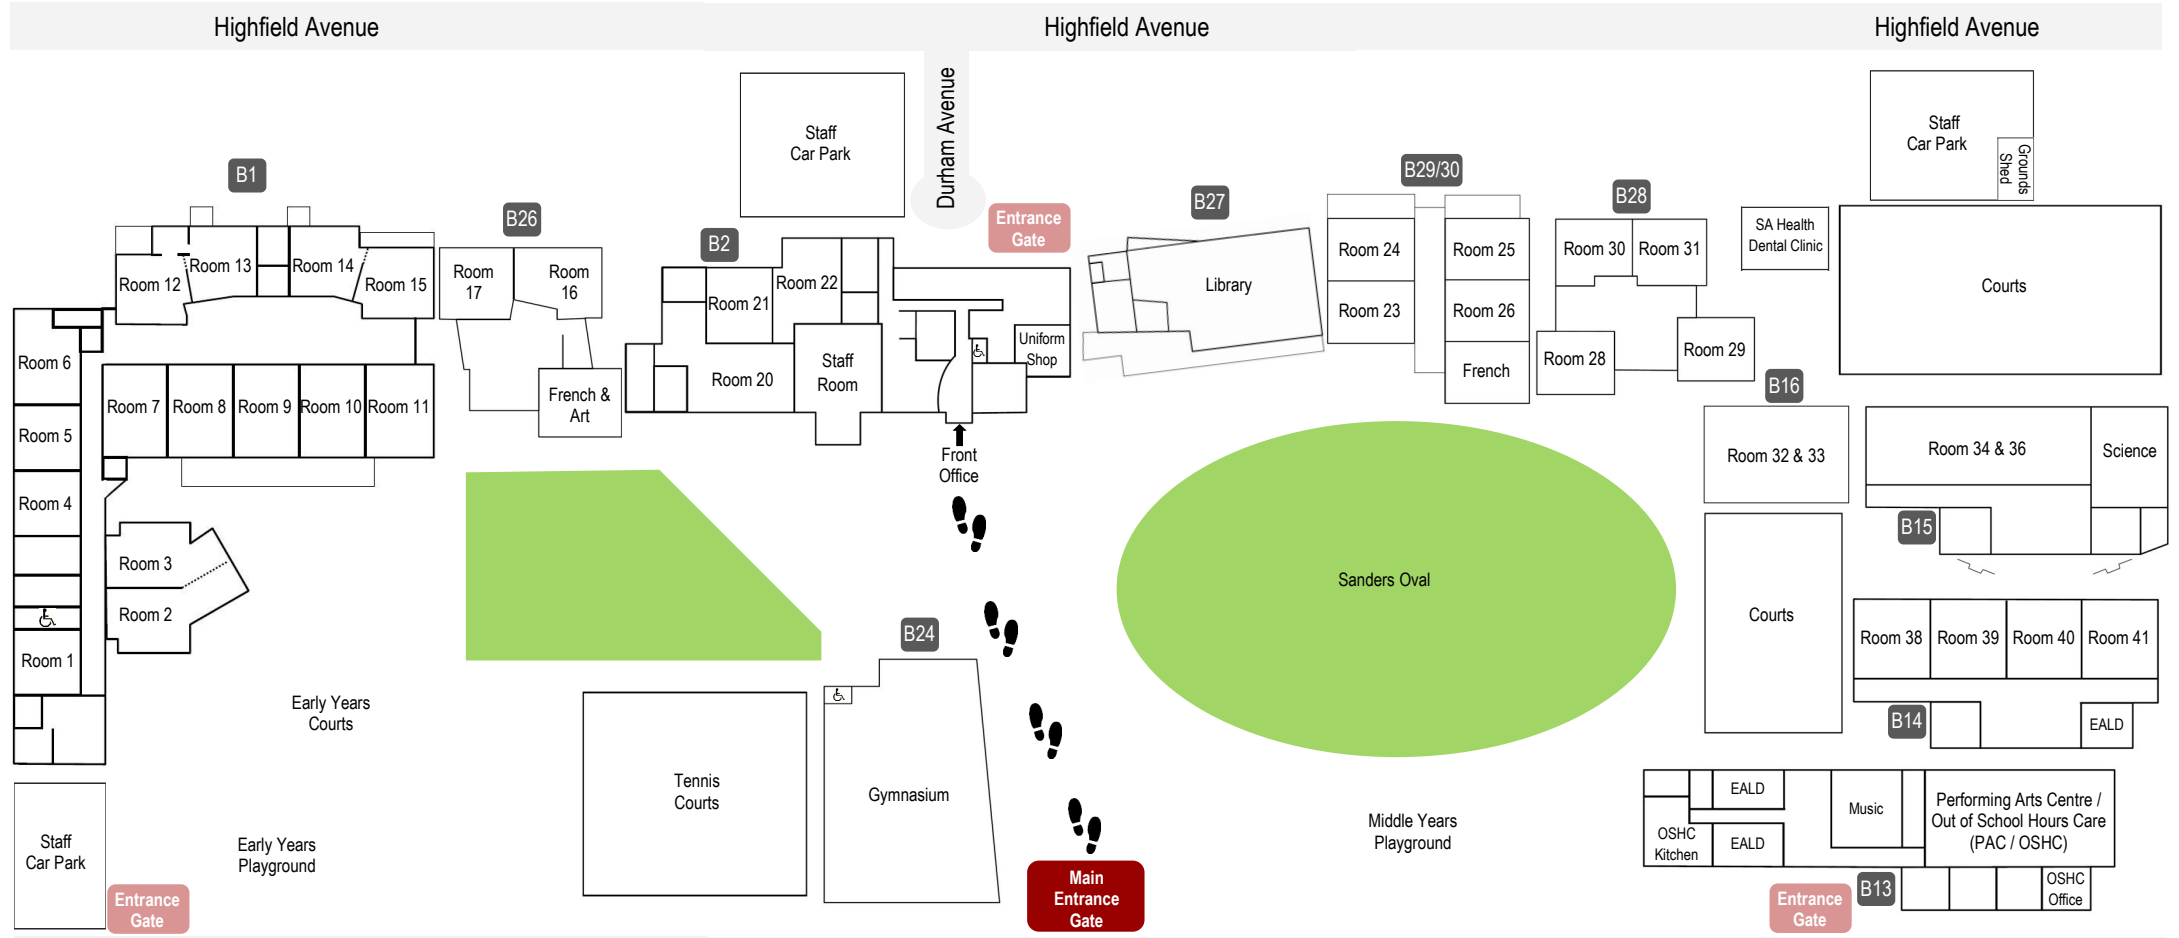

# Linden Park Primary School Site Map 2020

Highfield Avenue  
Durham Avenue  
Hay Road

Reception		Year 1		Year 2		Year 3		Year 4		Year 5		Year 6		Year 7		Leadership	
Room 9	Annika van Pelt & Chelsea Kisselev	Room 6	Nyomi Young & Melissa Fenton	Room 1	Abbey Boord	Room 17	Genevieve Oomens	Room 28	Jacky Taverner & Rob Moss	Room 23	Sheree Wingard	Room 38	Cathy Padfield	Room 32	Julie Edwards & Henry Nicholson	<b>Principal:</b> Deb O'Neill <b>DP (Inclusion):</b> Heidi Rohrig <b>DP (Curriculum):</b> Nicole Scrivener <b>AP (Operations):</b> David Muldoon <b>Coordinator MY:</b> Julie Edwards <b>Numeracy Coach:</b> Steph Burton <b>Literacy Coach:</b> Alice Probyn  <b>EALD:</b> Catherine Myers Voula Contouris Sue Swanson Ingrid Blaschka	
Room 10	Tracy McEgan & Roberta Spreadbury	Room 7	Peter Farmer	Room 2	Annie Christie & Caroline Wilson	Room 20	Karen Juniper & Petra James	Room 29	Wendy Ogg & Rob Moss	Room 24	Kate Low	Room 39	Averil Binetti & Henry Nicholson	Room 33	Caitlin Miller		
Room 11	Nicole Grant & Anastasia Fragoulis	Room 8	Alex Pearce & Alice Coombe	Room 3	Di Blowes	Room 21	Karen Welk & Alice Probyn	Room 30	Joshua McGuire	Room 25	Kate Easter	Room 40	Kathy Lloyd	Room 34	Darren Stewart		
Room 14	Hilary Lovejoy	Room 12	Jane Savis	Room 4	Liz Dawkins	Room 22	Lesley Kong	Room 31	Jocelyn Carter	Room 26	Katelyn Link & David Muldoon	Room 41	Kate Charman & Steph Burton	Room 36	Georgina Zawada & Jane Fuller		
Room 15	Veronica Braithwaite	Room 13	Russ Hanson & Melissa Fenton	Room 5	Tina Farmassonis	<b>French:</b> Alexia Millet Pam McCallum		<b>Music:</b> Alice Combe Vanessa Buttery		<b>PE:</b> Kathy Wall Harrison Slee		<b>Art:</b> Kara Loan Jane Fuller		<b>Library:</b> Andrea Kipperman Caroline Wilson			