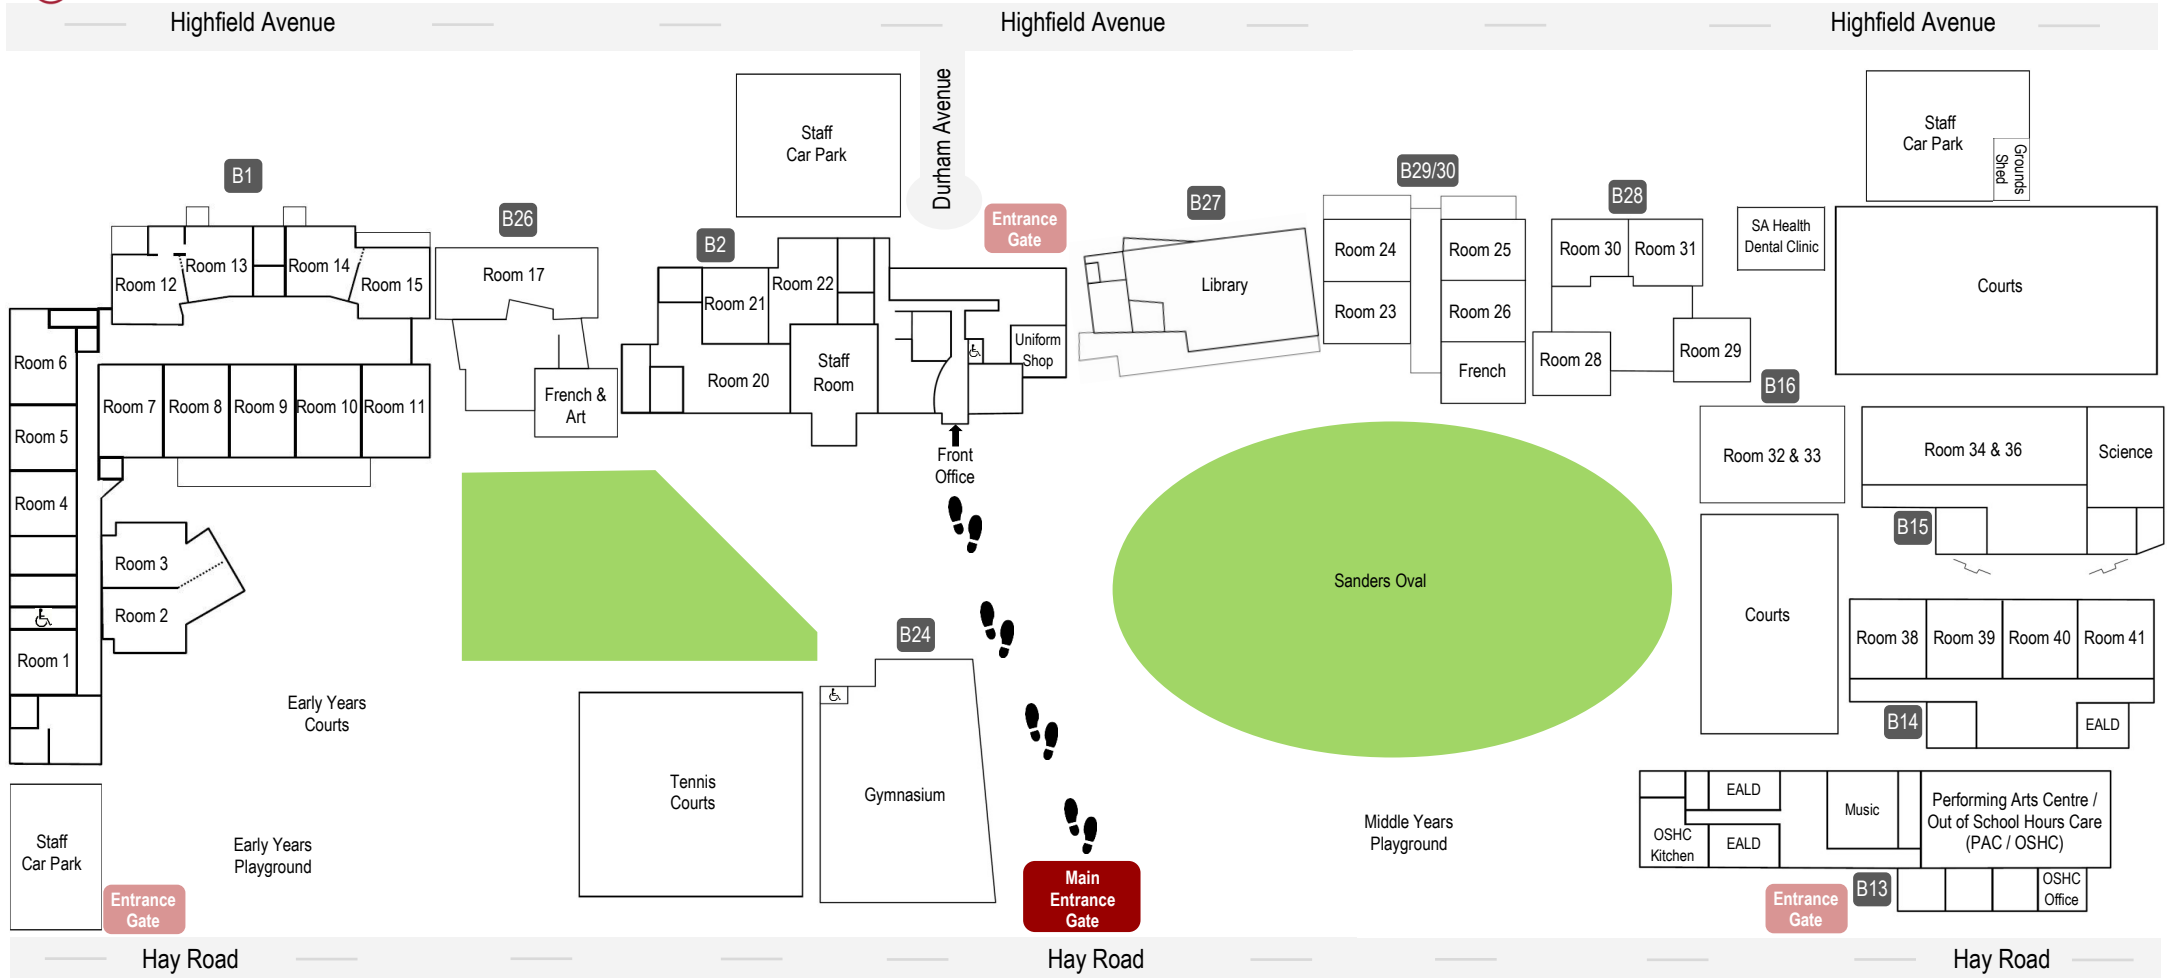

Linden Park Primary School Site Map 2021

Reception		Year 1		Year 2		Year 3		Year 4		Year 5		Year 6		Year 7		Leadership	
Room 9	Annika van Pelt & Chelsea Kisselev	Room 6	Nyomi Young & Melissa Fenton	Room 1	Abbey Boord	Room 17	Genevieve Oomens	Room 28	Jacky Taverner & Anita Cervelli	Room 23	Monique Thompson	Room 38	Josh McGuire	Room 32	Henry Nicholson	Principal: Deb O'Neill DP (Inclusion): Heidi Rohrig DP (Curriculum): Nicole Scrivener AP (Operations): Sheree Wingard Coordinator MY: Georgina Zawada Numeracy Coach: Steph Burton Literacy Coach: Alice Probyn	
Room 10	Tracy McEgan	Room 7	Peter Farmer	Room 2	Annie Christie & Caroline Wilson	Room 20	Karen Juniper	Room 29	Wendy Ogg & Anita Cervelli	Room 24	Kate Low	Room 39	Averil Binetti & Kate Charman	Room 33	Caitlin Miller		
Room 11	Nicole Grant & Anastasia Fragoulis	Room 8	Tricia Millan & Claudia McEntee	Room 3	Di Blowes	Room 21	Karen Welk & Alice Probyn	Room 30	Cathy Padfield	Room 25	Lesley Kong	Room 40	Kathy Lloyd	Room 34	Kane Watkins		
Room 14	Hilary Lovejoy	Room 12	Jane Savis & Alex Pearce	Room 4	Liz Dawkins	Room 22	Karen Selrig	Room 31	Jocelyn Carter	Room 26	Katelyn Link & Erin Williamson	Room 41	Kate Charmin & Naomi Brown	Room 36	Georgina Zawada & Harry Slee		
Room 15	Veronica Braithwaite	Room 13	Russ Hanson & Melissa Fenton	Room 5	Tina Farmassonis	French: Alexia Millet Pam McCallum		Music: Alice Combe Vanessa Buttery		PE: Kathy Wall Geoff Mills Harry Slee (Tu)		Art: Kara Loan FMLD: Karen Wang		Library: Andrea Kipperman Caroline Wilson			